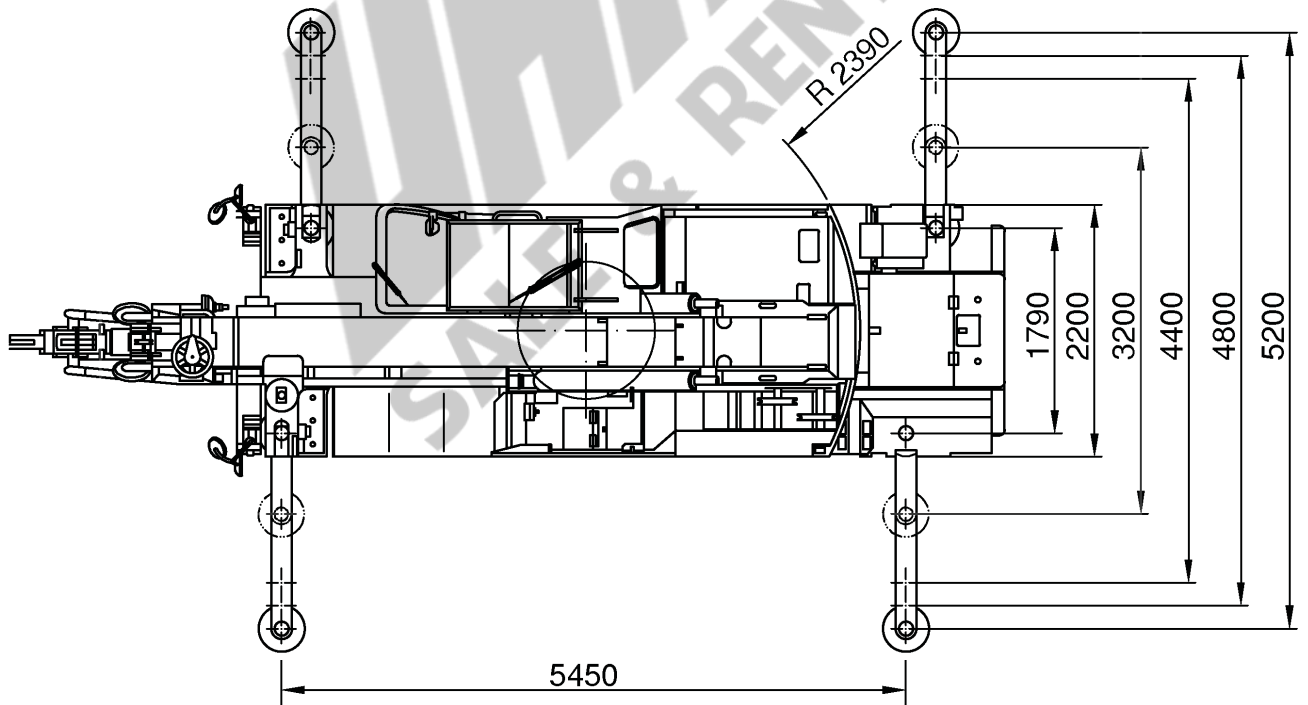

Tadano Crevo TR 200 EXC

20 t City Crane