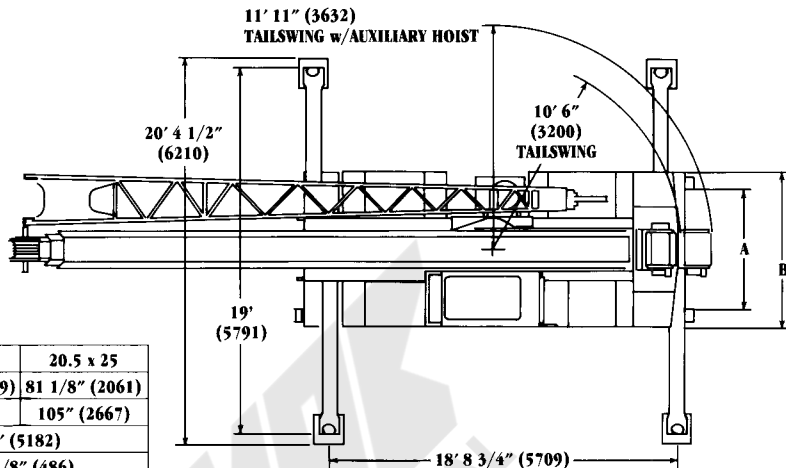

# Dimensions

# RT600B Series

<b>TIRE SIZE</b>	16.00 x 25	20.5 x 25
<b>A (TRACK)</b>	77 1/2" (1969)	81 1/8" (2061)
<b>B (OAW)</b>	96" (2438)	105" (2667)
<b>Turning Radius</b>	17' (5182)	
<b>Ground Clearance</b>	19 1/8" (486)	